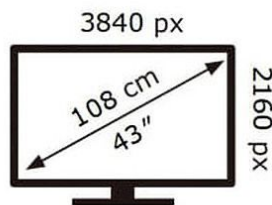

ENERGY

SAMSUNG

BE43T-H

82 kWh/1000h

ABCDEF **G**

105 kWh/1000h

2019/2013